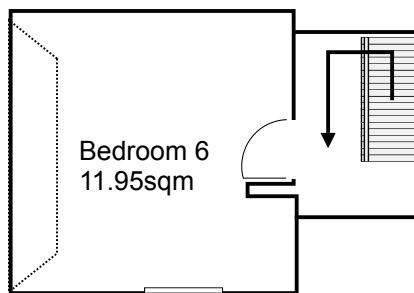

Langdale Road, Liverpool, L15 3LB

Ground Floor

First Floor

Second Floor

Title:	Langdale Road, L15 3LB	Ref:	UK82LR	Date:	20/10/2021	Notes: 6 Bedroom HMO property with 2 bathrooms & extra toilet.	Your Place 162-164 Smithdown Road, Liverpool, L15 3JR 0151 733 7888
--------	------------------------	------	--------	-------	------------	--	---