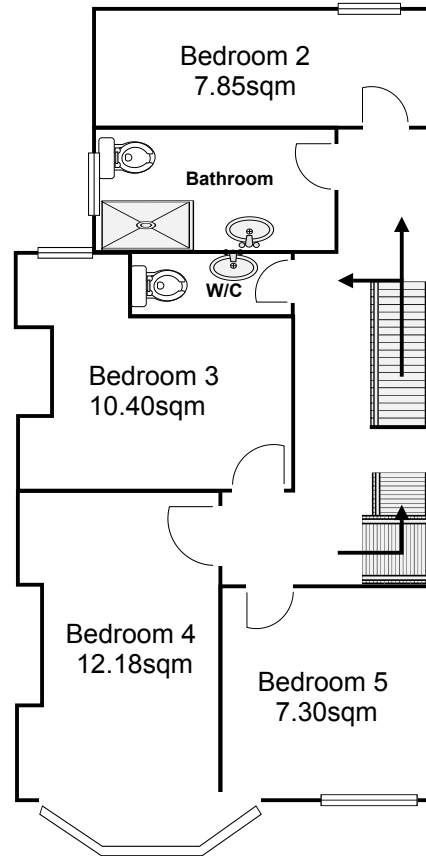

Langdale Road, Liverpool, L15 3LB

Ground Floor

First Floor

Second Floor

Title:	Langdale Road, L15 3LB	Ref:	UK82LR	Date:	20/10/2021	Notes: 6 Bedroom HMO property with 2 bathrooms & extra toilet.	Your Place 162-164 Smithdown Road, Liverpool, L15 3JR 0151 733 7888
--------	------------------------	------	--------	-------	------------	--	---