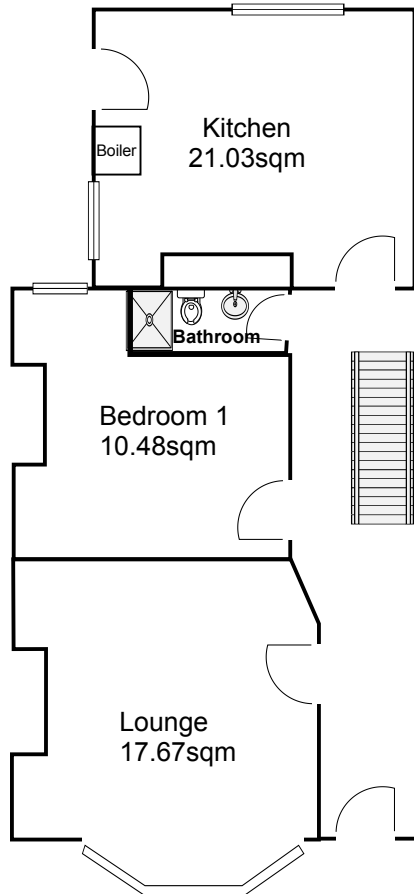

Langdale Road, Liverpool, L15 3LB

Ground Floor

First Floor

Second Floor

Title:	Langdale Road, L15 3LB	Ref:	UK82LR	Date:	20/10/2021	Notes: 6 Bedroom HMO property with 2 bathrooms & extra toilet.	Your Place 162-164 Smithdown Road, Liverpool, L15 3JR 0151 733 7888
--------	------------------------	------	--------	-------	------------	--	---