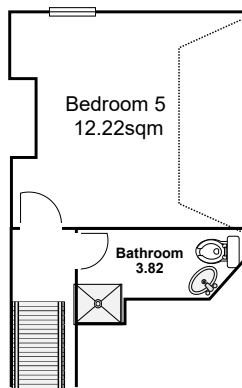

Rossett Avenue, Liverpool, L17 2AP

Ground Floor

First Floor

Second Floor

				<p>Notes: 6 Bedroom HMO property with 2 bathrooms</p>	<p>Your Place 162-164 Smithdown Road, Liverpool, L15 3JR</p>
<p>Title: Rossett Avenue, L17 2AP</p>	<p>Ref: KM8RA</p>	<p>Date: 22/04/2022</p>			<p>0151 733 7888</p>