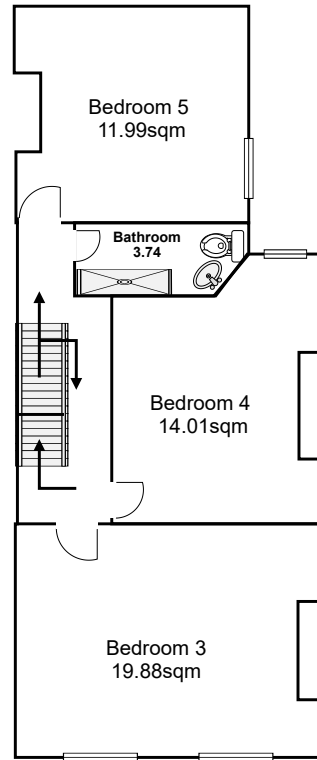

Rossett Avenue, Liverpool, L17 2AP

Ground Floor

First Floor

Second Floor

				<p>Notes: 6 Bedroom HMO property with 2 bathrooms</p>	<p>Your Place 162-164 Smithdown Road, Liverpool, L15 3JR</p>
<p>Title: Rossett Avenue, L17 2AP</p>	<p>Ref: KM8RA</p>	<p>Date: 22/04/2022</p>			<p>0151 733 7888</p>