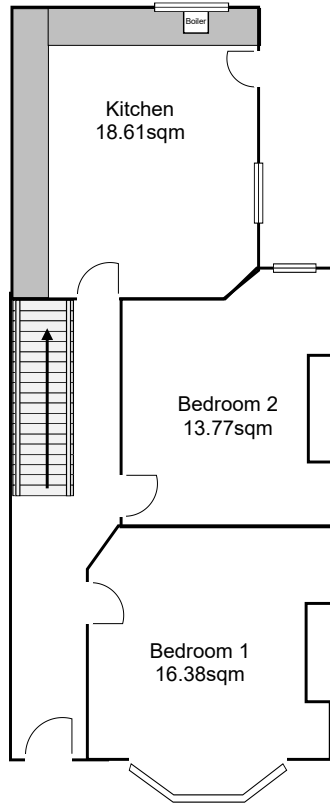

Rossett Avenue, Liverpool, L17 2AP

Ground Floor

First Floor

Second Floor

				<p>Notes: 6 Bedroom HMO property with 2 bathrooms</p>	<p>Your Place 162-164 Smithdown Road, Liverpool, L15 3JR</p>
<p>Title: Rossett Avenue, L17 2AP</p>	<p>Ref: KM8RA</p>	<p>Date: 22/04/2022</p>			<p>0151 733 7888</p>