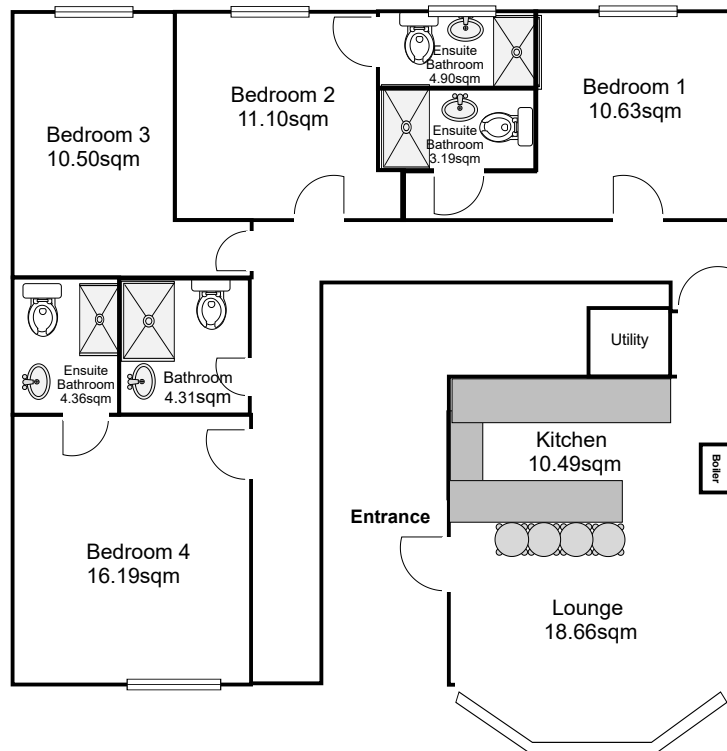

Deane Road, Liverpool, L7 0ES

Title: Deane Road, L7 0ES	Ref: DR23F2	Date: 23/06/2022	Notes: 4 Bedroom property with 3 ensuite bathrooms and 1 separate bathroom..	Your Place 162-164 Smithdown Road, Liverpool, L15 3JR
				0151 733 7888