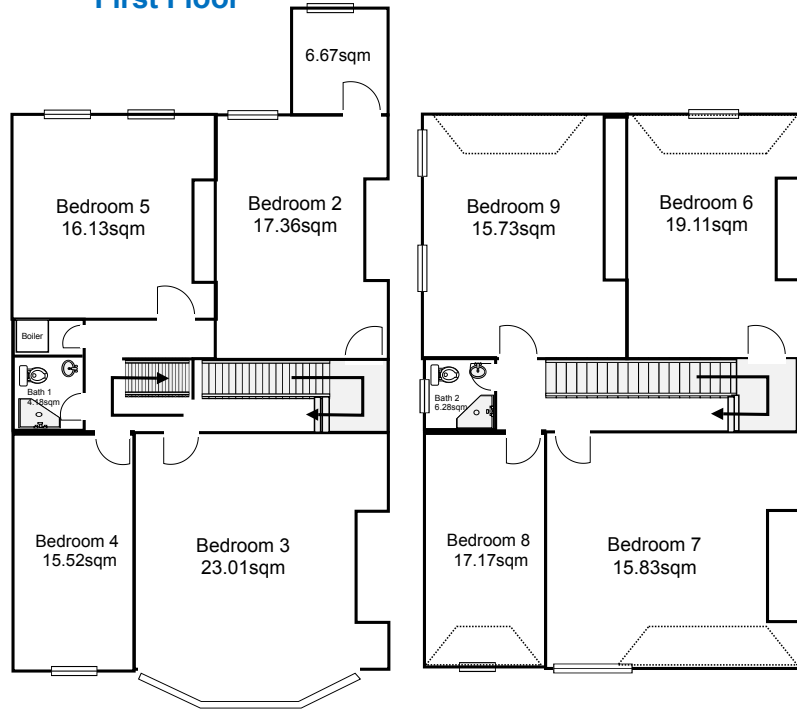

Sydenham Avenue, Liverpool, L17 3AU

Ground Floor

First Floor

Title:	Ref:	Date:		Notes:	Your Place
Sydenham Avenue, L17 3AU	YM43SA	26/08/2021		9 Bedroom HMO property with 2 bathrooms	162-164 Smithdown Road, Liverpool, L15 3JR 0151 733 7888