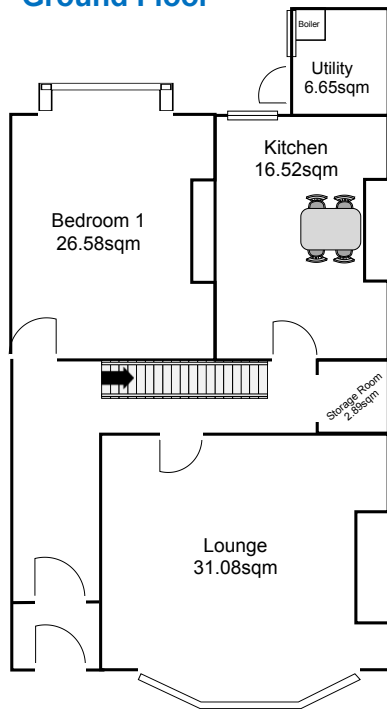

Sydenham Avenue, Liverpool, L17 3AU

Ground Floor

First Floor

Title:	Ref:	Date:		Notes:	Your Place
Sydenham Avenue, L17 3AU	YM43SA	26/08/2021		9 Bedroom HMO property with 2 bathrooms	162-164 Smithdown Road, Liverpool, L15 3JR 0151 733 7888