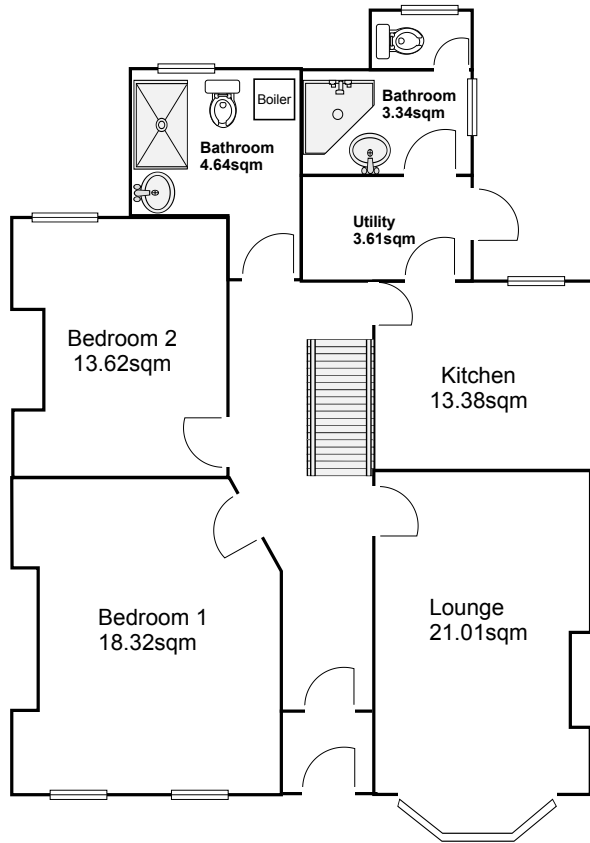

Langdale Road, Liverpool, L15 3LA

Ground Floor

First Floor

				<p>Notes: 8 Bedroom HMO property with 3 bathrooms & extra toilet</p>	<p>Your Place 162-164 Smithdown Road, Liverpool, L15 3JR 0151 733 7888</p>
<p>Title: Langdale Road, L15 3LA</p>	<p>Ref: SA35LR</p>	<p>Date: 01/09/2021</p>			