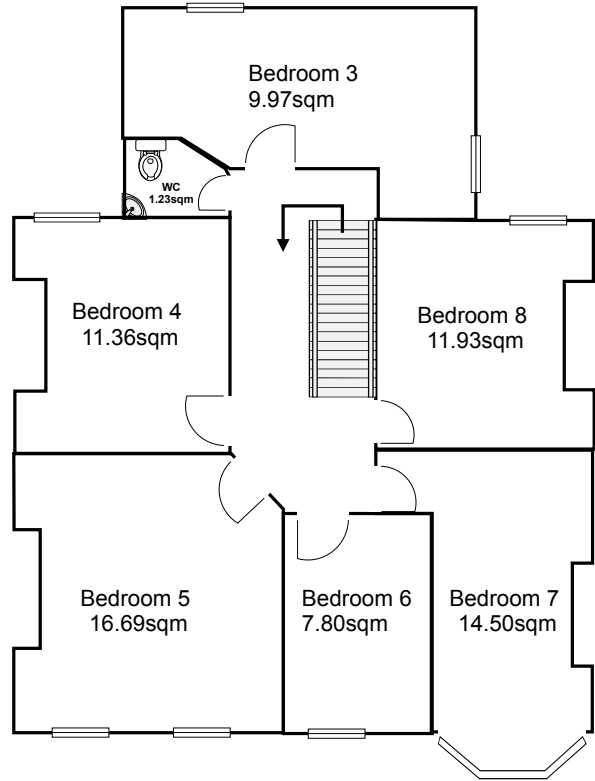

Langdale Road, Liverpool, L15 3LA

Ground Floor

First Floor

				<p>Notes: 8 Bedroom HMO property with 3 bathrooms & extra toilet</p>	<p>Your Place 162-164 Smithdown Road, Liverpool, L15 3JR 0151 733 7888</p>
<p>Title: Langdale Road, L15 3LA</p>	<p>Ref: SA35LR</p>	<p>Date: 01/09/2021</p>			