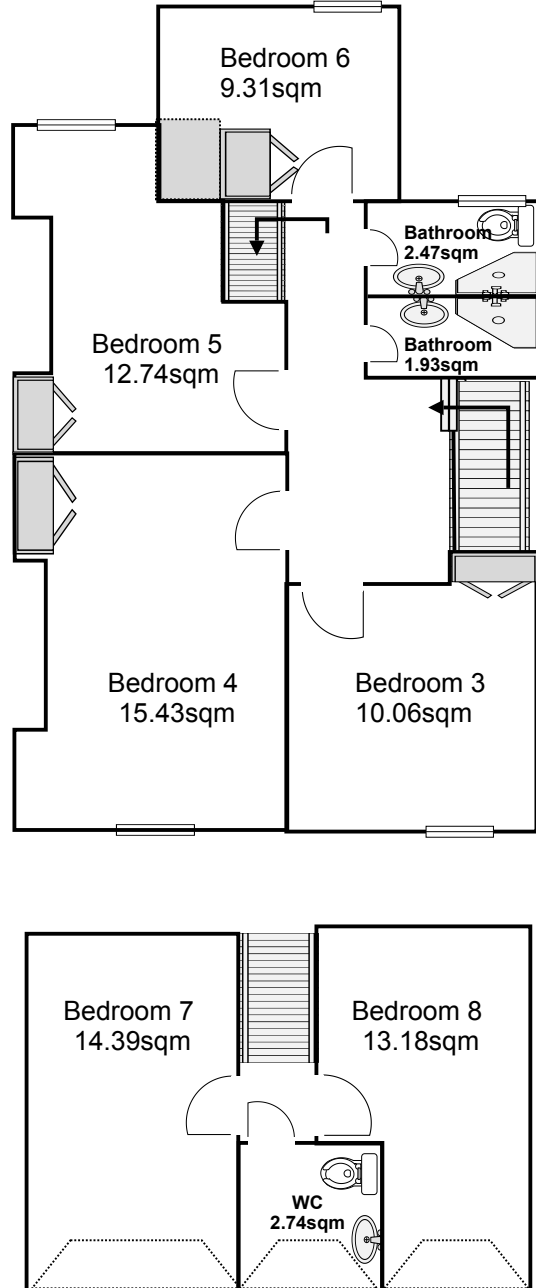

Langdale Road, Liverpool, L15 3LB

Ground Floor

First Floor

				Notes: 8 Bedroom HMO property with 1 bathroom & 1 shower room & extra toilet	Your Place 162-164 Smithdown Road, Liverpool, L15 3JR
Title: Langdale Road, L15 3LB	Ref: SA22LR	Date: 02/09/2021			0151 733 7888