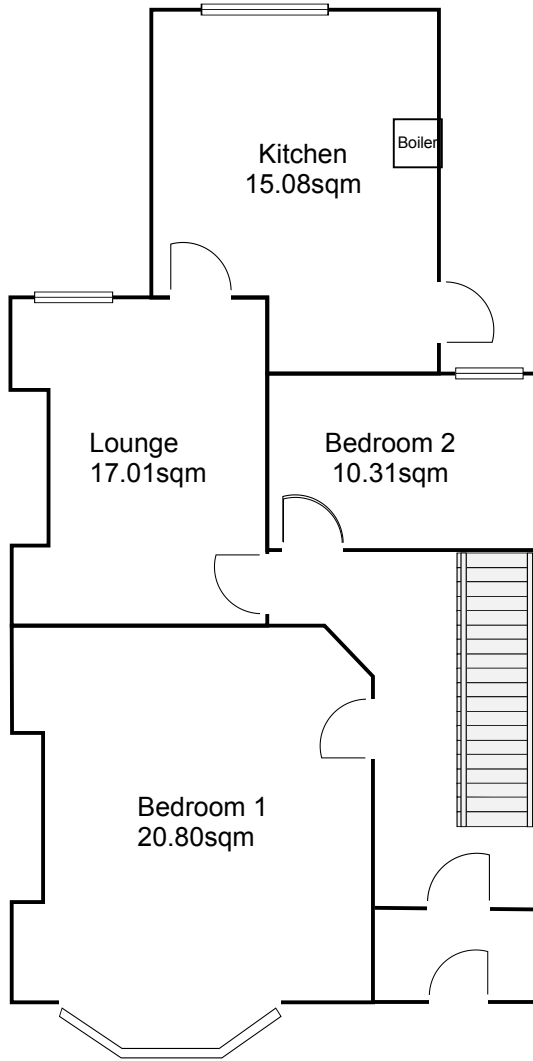

Langdale Road, Liverpool, L15 3LB

Ground Floor

First Floor

				Notes: 8 Bedroom HMO property with 1 bathroom & 1 shower room & extra toilet	Your Place 162-164 Smithdown Road, Liverpool, L15 3JR
Title: Langdale Road, L15 3LB	Ref: SA22LR	Date: 02/09/2021			0151 733 7888