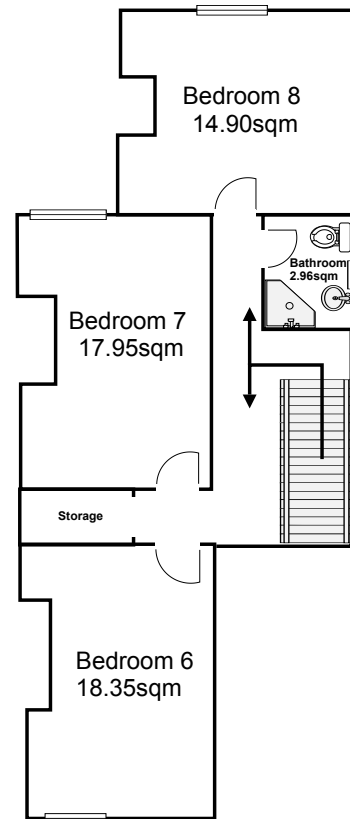

Brompton Avenue, Liverpool, L17 3BT

Ground Floor

First Floor

Second Floor

| | | | | |
|---|---------------------------|--------------------------------|--|--|
| <p>Title: Brompton Avenue, L17 3BT</p> | <p>Ref: AM21BA</p> | <p>Date: 31/08/2021</p> | <p>Notes: 8 Bedroom HMO property with 3 bathrooms & extra toilet</p> | <p>Your Place 162-164 Smithdown Road, Liverpool, L15 3JR 0151 733 7888</p> |
|---|---------------------------|--------------------------------|--|--|