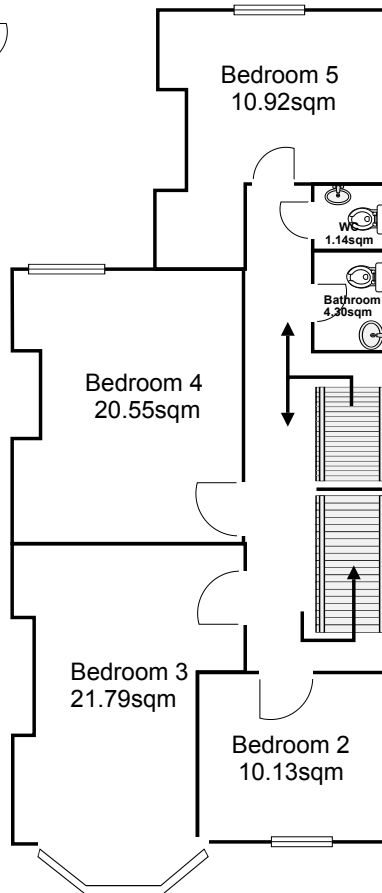

Brompton Avenue, Liverpool, L17 3BT

Ground Floor

First Floor

Second Floor

| | | | | |
|---|---------------------------|--------------------------------|--|--|
| <p>Title: Brompton Avenue, L17 3BT</p> | <p>Ref: AM21BA</p> | <p>Date: 31/08/2021</p> | <p>Notes: 8 Bedroom HMO property with 3 bathrooms & extra toilet</p> | <p>Your Place 162-164 Smithdown Road, Liverpool, L15 3JR 0151 733 7888</p> |
|---|---------------------------|--------------------------------|--|--|