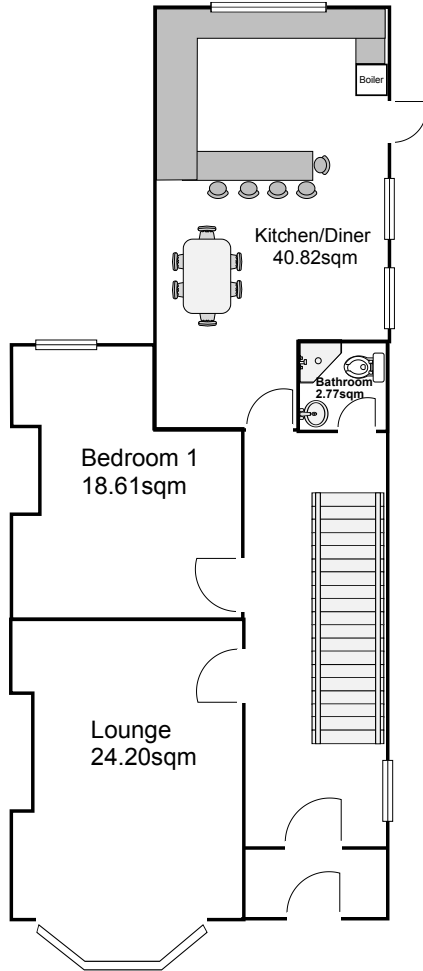

Brompton Avenue, Liverpool, L17 3BT

Ground Floor

First Floor

Second Floor

| | | | | |
|---|---------------------------|--------------------------------|--|--|
| <p>Title: Brompton Avenue, L17 3BT</p> | <p>Ref: AM21BA</p> | <p>Date: 31/08/2021</p> | <p>Notes: 8 Bedroom HMO property with 3 bathrooms & extra toilet</p> | <p>Your Place 162-164 Smithdown Road, Liverpool, L15 3JR 0151 733 7888</p> |
|---|---------------------------|--------------------------------|--|--|