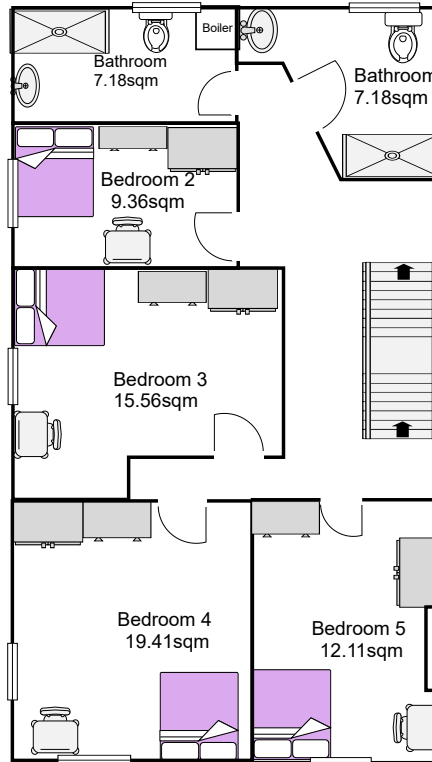

Wellington Road, Liverpool, L15 4JN

Ground Floor

First Floor

Second Floor

Title: Wellington Road, L15 4JN	Ref: KA102WR	Date: 02/08/2024	Notes: 7 Bedroom HMO property over 3 floors with 2 bathrooms	Your Place 162-164 Smithdown Road, Liverpool, L15 3JR 0151 733 7888
---------------------------------	--------------	------------------	--	---