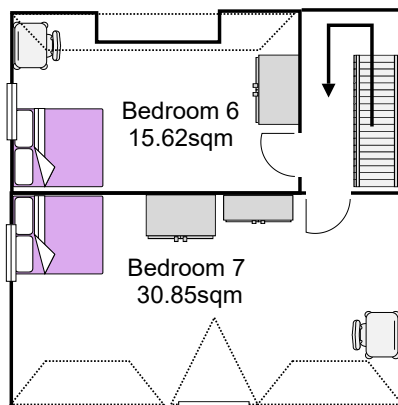

Wellington Road, Liverpool, L15 4JN

Ground Floor

First Floor

Second Floor

Title: Wellington Road, L15 4JN	Ref: KA102WR	Date: 02/08/2024	Notes: 7 Bedroom HMO property over 3 floors with 2 bathrooms	Your Place 162-164 Smithdown Road, Liverpool, L15 3JR 0151 733 7888
---------------------------------	--------------	------------------	--	---