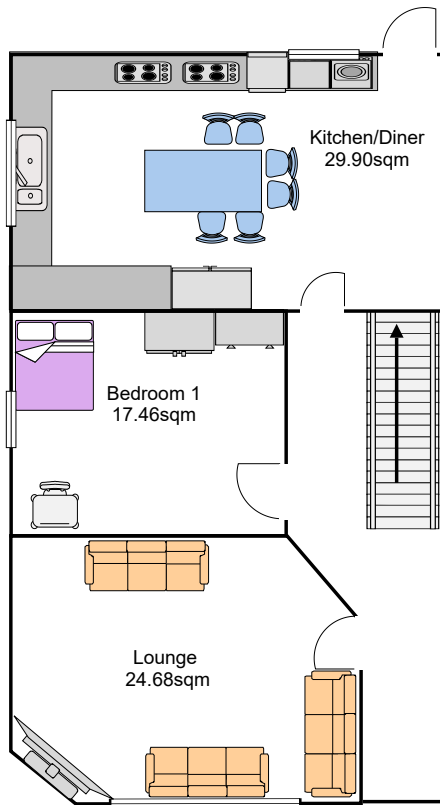

Wellington Road, Liverpool, L15 4JN

Ground Floor

First Floor

Second Floor

Title: Wellington Road, L15 4JN	Ref: KA102WR	Date: 02/08/2024	Notes: 7 Bedroom HMO property over 3 floors with 2 bathrooms	Your Place 162-164 Smithdown Road, Liverpool, L15 3JR 0151 733 7888
---------------------------------	--------------	------------------	--	---