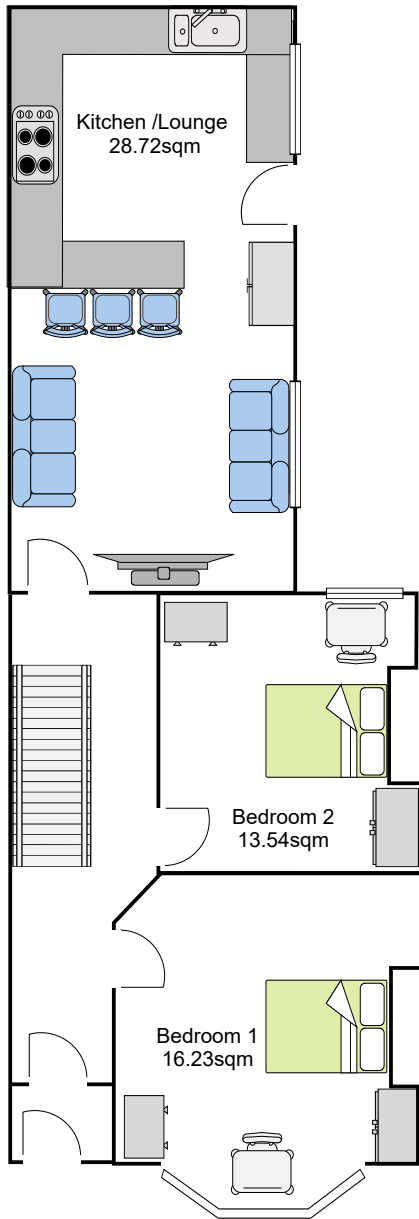

Garmoyle Road, Liverpool, L15 3JH

Ground Floor

First Floor

<p>Titl e: Garmoyle Road, L15 3JH</p>	<p>Ref: JF89GR</p>	<p>Date: 02/08/2024</p>	<p>Notes: 6 Bedroom HMO property with 2 bathrooms</p>	<p>Your Place 162-164 Smithdown Road, Liverpool, L15 3JR</p>
				<p>0151 733 7888</p>