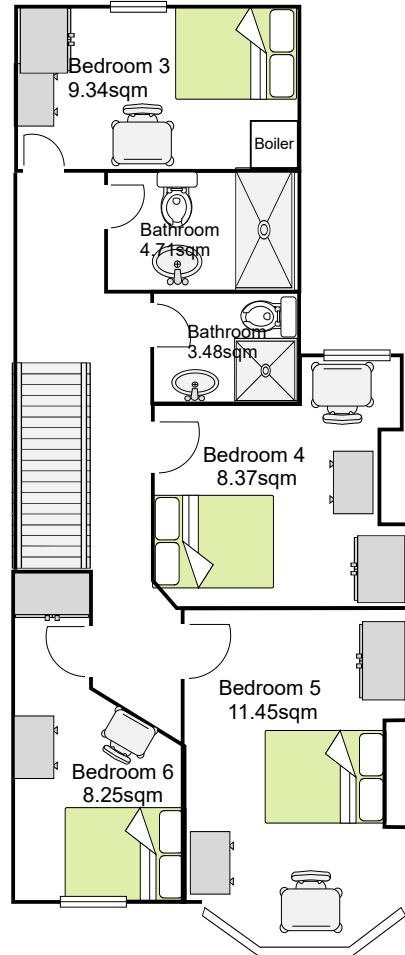

Garmoyle Road, Liverpool, L15 3JH

Ground Floor

First Floor

<p>Titl e: Garmoyle Road, L15 3JH</p>	<p>Ref: JF89GR</p>	<p>Date: 02/08/2024</p>	<p>Notes: 6 Bedroom HMO property with 2 bathrooms</p>	<p>Your Place 162-164 Smithdown Road, Liverpool, L15 3JR</p>
				<p>0151 733 7888</p>