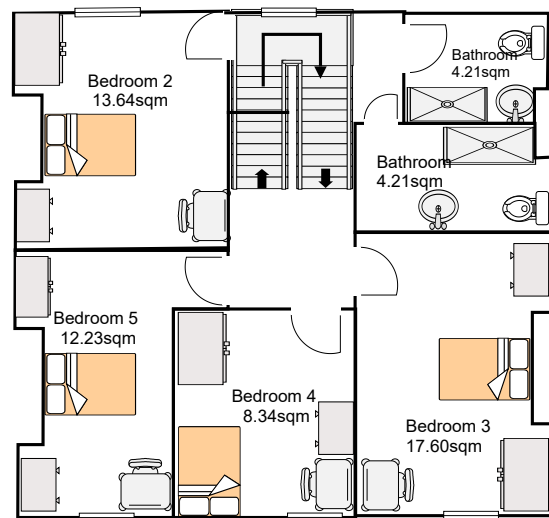

Hartington Road, Liverpool, L8 0SE

Ground Floor

First Floor

Second Floor

Title:	Ref:	Date:		Notes: 7 Bedroom HMO property with 2 bathrooms and extra W.C	Your Place 162-164 Smithdown Road, Liverpool, L15 3JR
Hartington Road, L8 0SE	UK55HR	02/08/2024			0151 733 7888