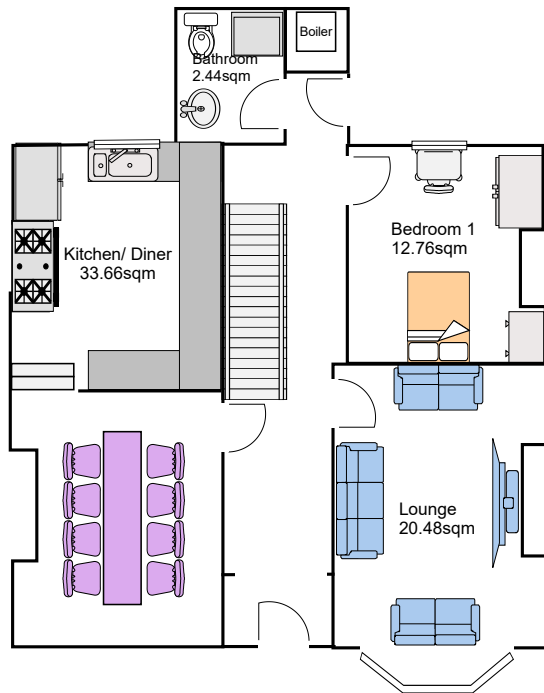

Hartington Road, Liverpool, L8 0SE

Ground Floor

First Floor

Second Floor

Title:	Ref:	Date:		Notes: 7 Bedroom HMO property with 2 bathrooms and extra W.C	Your Place 162-164 Smithdown Road, Liverpool, L15 3JR
Hartington Road, L8 0SE	UK55HR	02/08/2024			0151 733 7888