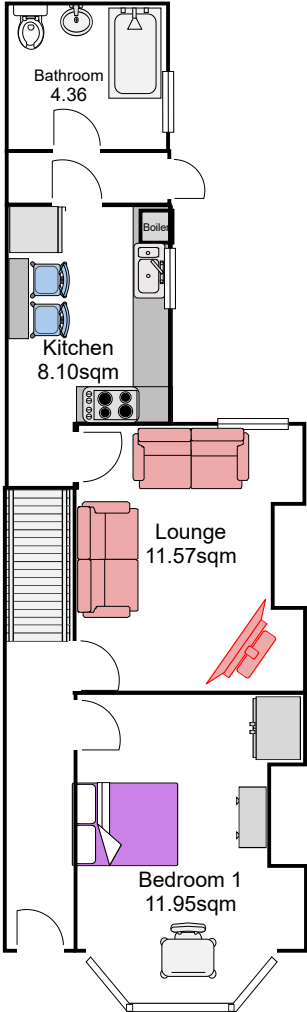

Woodcroft Road, Liverpool, L15 2HG

Ground Floor

First Floor

Title: Woodcroft Road, L15 2HG	Ref: UK23WR	Date: 07/08/2024	Notes: 3 Bedroom property with 2 bathrooms	Your Place 162-164 Smithdown Road, Liverpool, L15 3JR 0151 733 7888
---------------------------------------	--------------------	-------------------------	--	---