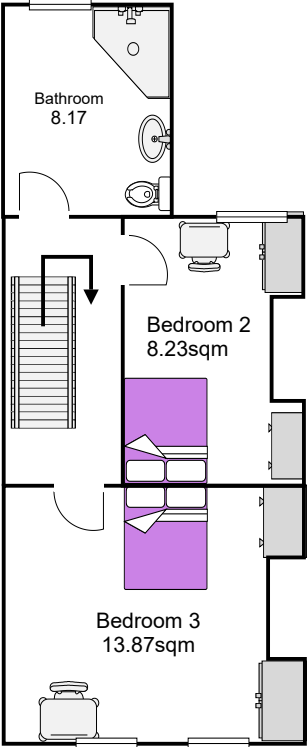

Woodcroft Road, Liverpool, L15 2HG

Ground Floor

First Floor

Title: Woodcroft Road, L15 2HG	Ref: UK23WR	Date: 07/08/2024	Notes: 3 Bedroom property with 2 bathrooms	Your Place 162-164 Smithdown Road, Liverpool, L15 3JR 0151 733 7888
---------------------------------------	--------------------	-------------------------	--	---