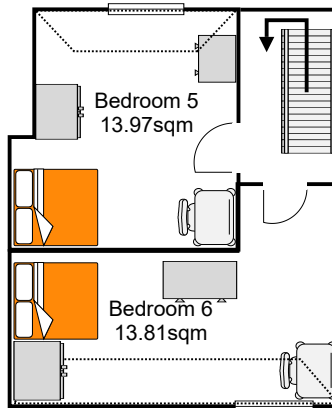

Kensington, Liverpool, L7 2RE

Ground Floor

First Floor

Second Floor

Title:	Ref:	Date:		Notes:	Your Place
Kensington, L7 2RE	UK143aKR	08/08/2024		6 Bedroom HMO property over 3 floors with 2 bathrooms	162-164 Smithdown Road, Liverpool, L15 3JR 0151 733 7888