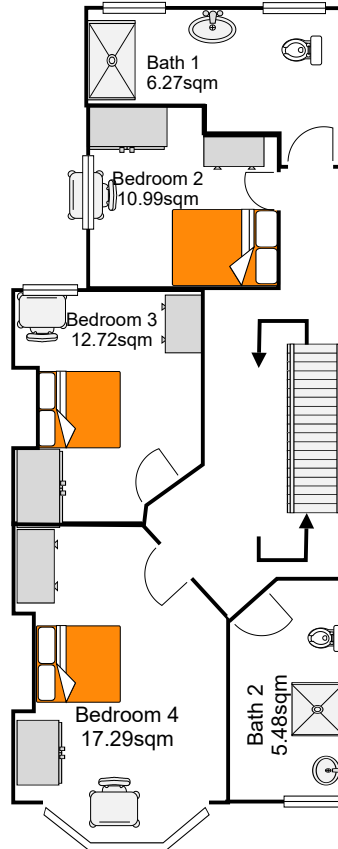

Kensington, Liverpool, L7 2RE

Ground Floor

First Floor

Second Floor

Title:	Ref:	Date:		Notes:	Your Place
Kensington, L7 2RE	UK143aKR	08/08/2024		6 Bedroom HMO property over 3 floors with 2 bathrooms	162-164 Smithdown Road, Liverpool, L15 3JR 0151 733 7888