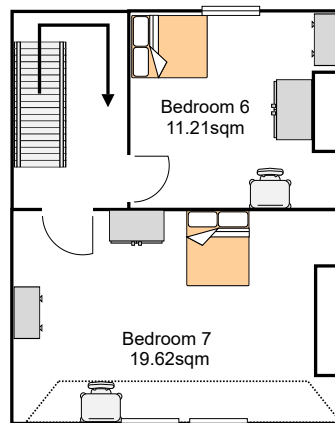

Lawrence Road, Liverpool, L15 0EQ

Ground Floor

First Floor

Second Floor

Title: Lawrence Road, L15 0EQ	Ref: YM132LR	Date: 22/08/2024	Notes: 7 Bedroom HMO property with 1 bathroom, 1 shower room & 1 separate toilet	Your Place 162-164 Smithdown Road, Liverpool, L15 3JR 0151 733 7888
---	------------------------	----------------------------	---	---