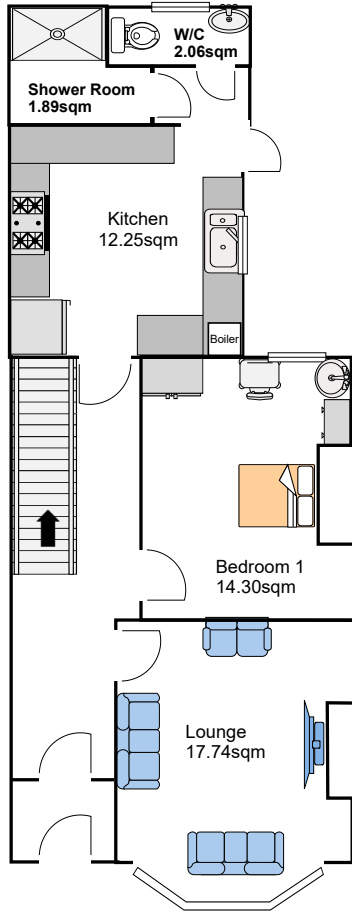

Lawrence Road, Liverpool, L15 0EQ

Ground Floor

First Floor

Second Floor

Title: Lawrence Road, L15 0EQ	Ref: YM132LR	Date: 22/08/2024	Notes: 7 Bedroom HMO property with 1 bathroom, 1 shower room & 1 separate toilet	Your Place 162-164 Smithdown Road, Liverpool, L15 3JR 0151 733 7888
---	------------------------	----------------------------	---	---