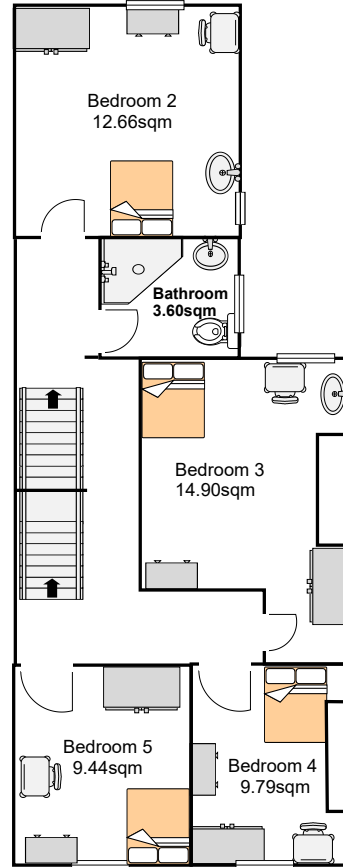

Lawrence Road, Liverpool, L15 0EQ

Ground Floor

First Floor

Second Floor

Title: Lawrence Road, L15 0EQ	Ref: YM132LR	Date: 22/08/2024	Notes: 7 Bedroom HMO property with 1 bathroom, 1 shower room & 1 separate toilet	Your Place 162-164 Smithdown Road, Liverpool, L15 3JR 0151 733 7888
---	------------------------	----------------------------	---	---