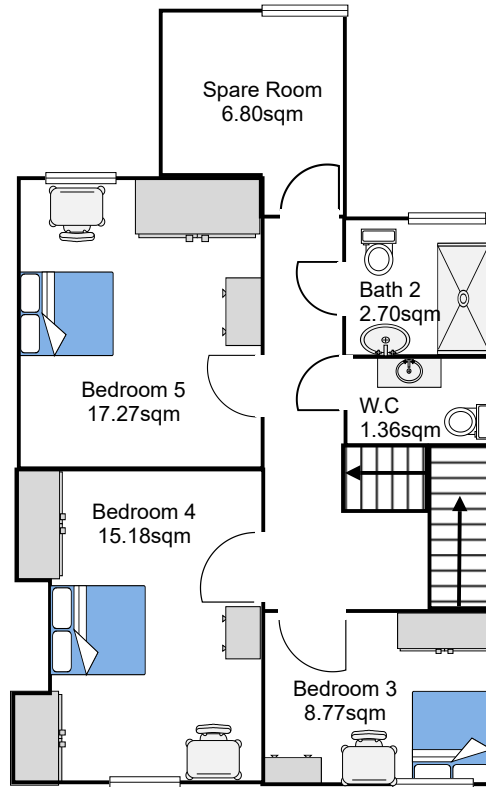

Langdale Road, Liverpool, L15 3LB

Ground Floor

First Floor

Title : **Langdale Road, L15 3LB**

Ref: **SA16LR**

Date: **14/09/2024**

Notes:
5 bedroom
HMO property
with X1
spare room

Your Place
162-164 Smithdown
Road, Liverpool, L15
3JR