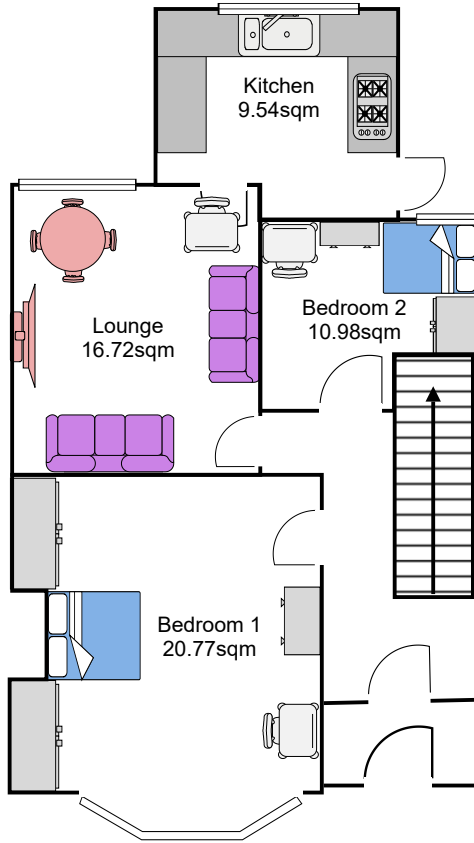

Langdale Road, Liverpool, L15 3LB

Ground Floor

First Floor

Title : **Langdale Road, L15 3LB**

Ref: **SA16LR**

Date: **14/09/2024**

Notes:
5 bedroom
HMO property
with X1
spare room

Your Place
162-164 Smithdown
Road, Liverpool, L15
3JR