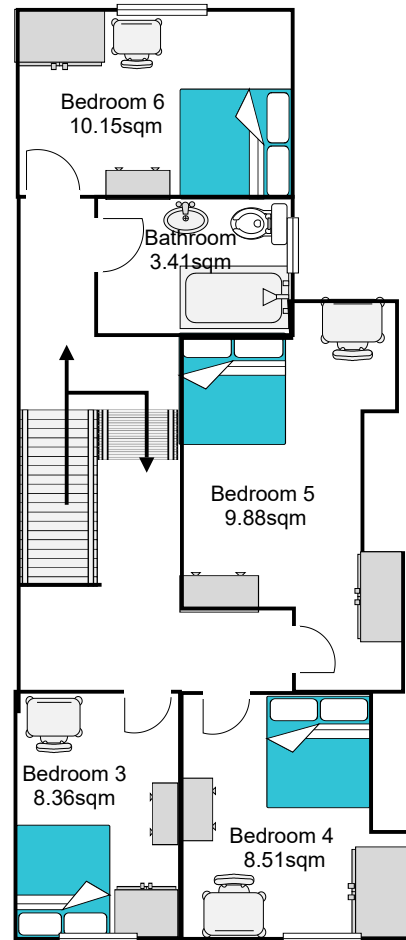

## Ground Floor

## First Floor

Title: <b>Elmbank Road, L18 1HR</b>	Ref: <b>JR26ER</b>	Date: <b>22/09/2024</b>	Notes: 6 Bedroom HMO property with 2 bathrooms	Your Place 162-164 Smithdown Road, Liverpool, L15 3JR
				0151 733 7888