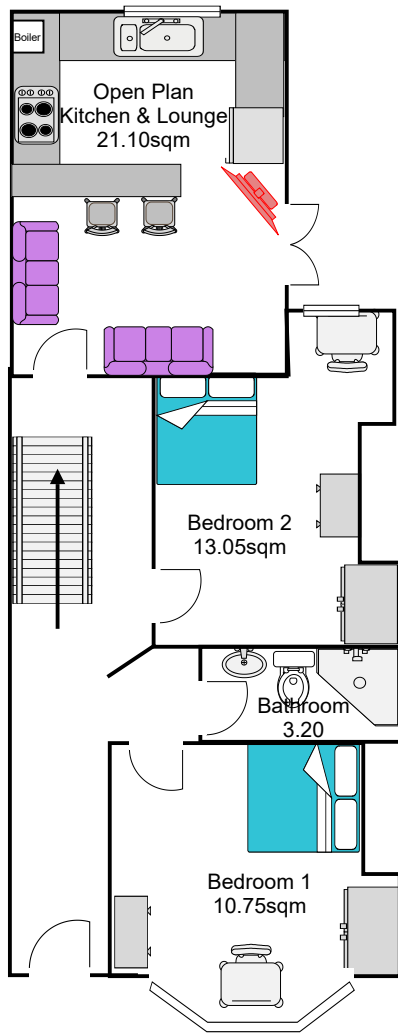

## Ground Floor

## First Floor

Title: <b>Elmbank Road, L18 1HR</b>	Ref: <b>JR26ER</b>	Date: <b>22/09/2024</b>	Notes: 6 Bedroom HMO property with 2 bathrooms	Your Place 162-164 Smithdown Road, Liverpool, L15 3JR
				0151 733 7888