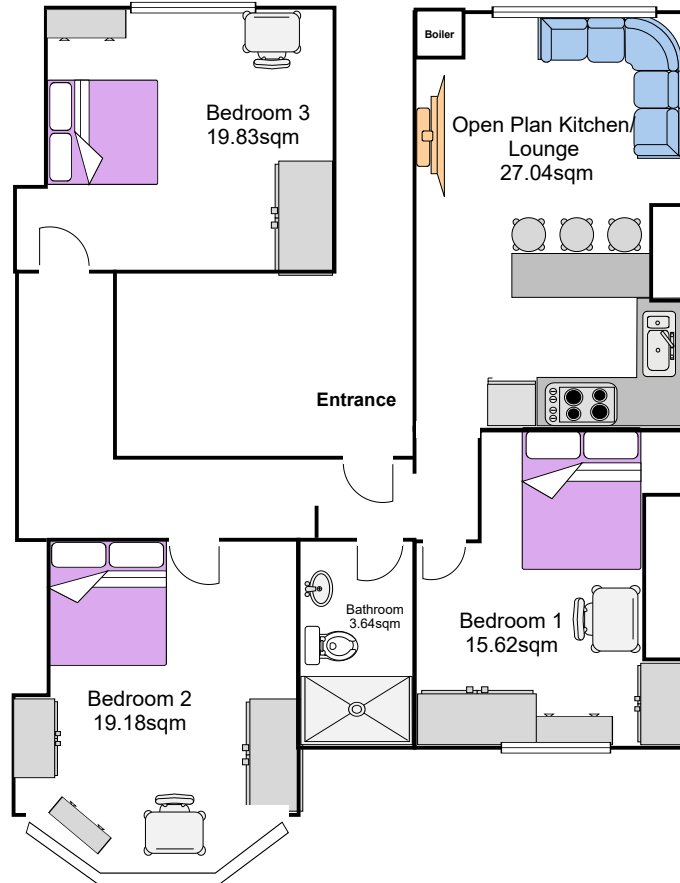

## Deane Road, Liverpool, L7 0ES

Title:	Ref:	Date:	Notes:	Your Place
Deane Road, L7 0ES	DR21F1	15/09/2024	3 Bedroom property with 1 bathroom. Basement Property	162-164 Smithdown Road, Liverpool, L15 3JR 0151 733 7888