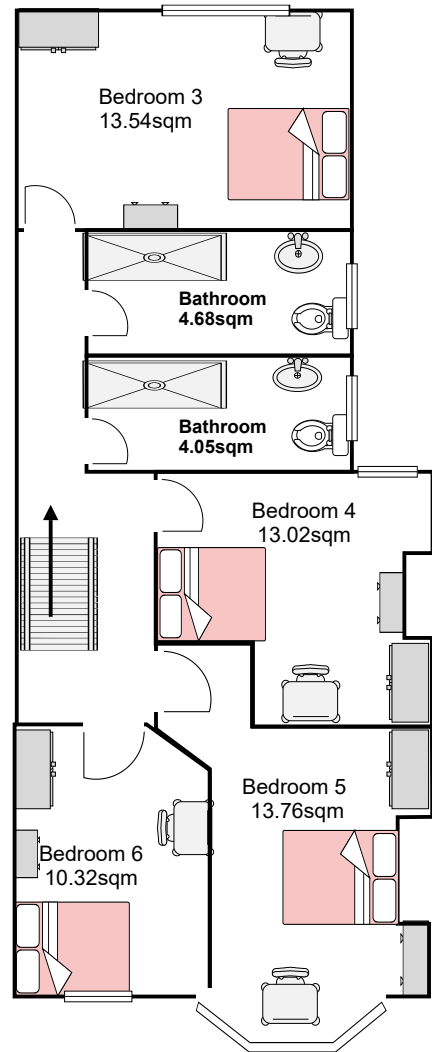

Lidderdale Road, Liverpool, L15 3JG

Ground Floor

First Floor

Title: Lidderdale Road, L15 3JG	Ref: YP50LR	Date: 19/09/2024	Notes: 6 Bedroom HMO property with 2 bathrooms	Your Place 162-164 Smithdown Road, Liverpool, L15 3JR
				0151 733 7888