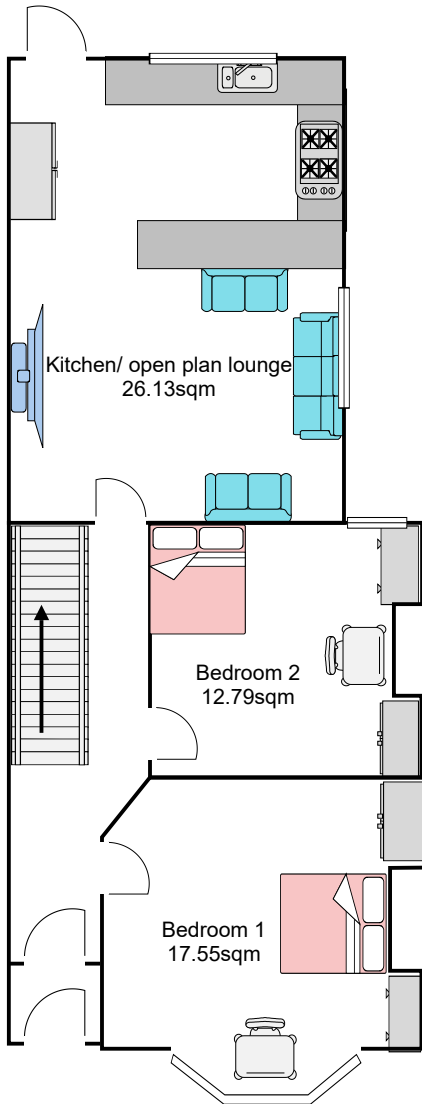

Lidderdale Road, Liverpool, L15 3JG

Ground Floor

First Floor

Title: Lidderdale Road, L15 3JG	Ref: YP50LR	Date: 19/09/2024	Notes: 6 Bedroom HMO property with 2 bathrooms	Your Place 162-164 Smithdown Road, Liverpool, L15 3JR
				0151 733 7888