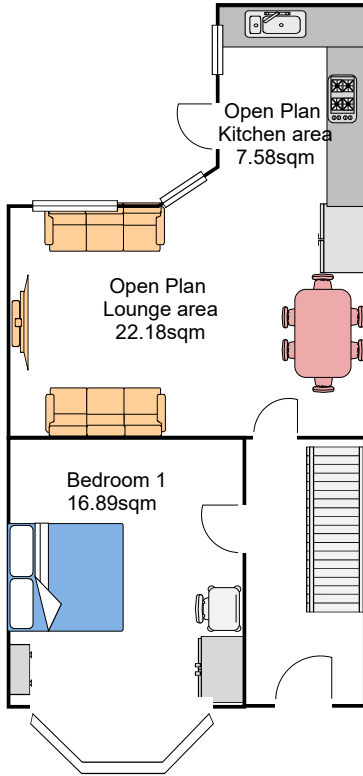

Woodcroft Road, Liverpool, L15 2HG

Ground Floor

First Floor

Second Floor

<p>Title: Woodcroft Road, L15 2HG</p>	<p>Ref: KC77WR</p>	<p>Date: 19/09/2024</p>	<p>Notes: 6 Bedroom HMO property over 3 floors with 2 bathrooms .</p>	<p>Your Place 162-164 Smithdown Road, Liverpool, L15 3JR 0151 733 7888</p>
--	---------------------------	--------------------------------	---	--