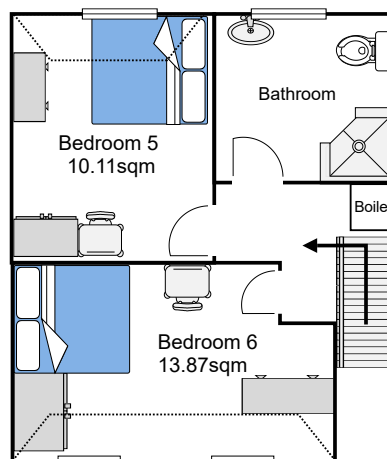

Woodcroft Road, Liverpool, L15 2HG

Ground Floor

First Floor

Second Floor

<p>Title: Woodcroft Road, L15 2HG</p>	<p>Ref: KC77WR</p>	<p>Date: 19/09/2024</p>	<p>Notes: 6 Bedroom HMO property over 3 floors with 2 bathrooms .</p>	<p>Your Place 162-164 Smithdown Road, Liverpool, L15 3JR 0151 733 7888</p>
--	---------------------------	--------------------------------	---	--