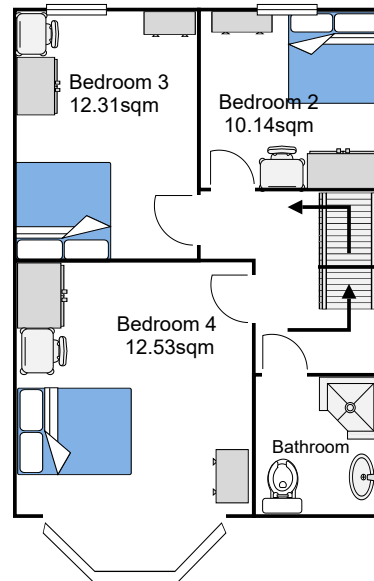

Woodcroft Road, Liverpool, L15 2HG

Ground Floor

First Floor

Second Floor

<p>Title: Woodcroft Road, L15 2HG</p>	<p>Ref: KC77WR</p>	<p>Date: 19/09/2024</p>	<p>Notes: 6 Bedroom HMO property over 3 floors with 2 bathrooms .</p>	<p>Your Place 162-164 Smithdown Road, Liverpool, L15 3JR 0151 733 7888</p>
--	---------------------------	--------------------------------	---	--