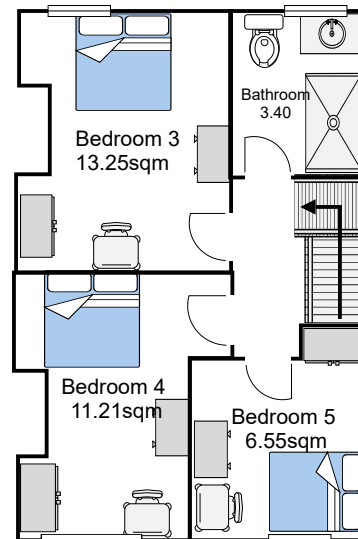

Garmoyle Road, Liverpool, L15 3HW

Ground Floor

First Floor

Title:

Garmoyle Road, L15 3HW

Ref:

TB24GR

Date:

20/09/2024

Notes: 5
Bedroom HMO
property with 2
bathrooms

Your Place
162-164 Smithdown
Road, Liverpool, L15
3JR

0151 733 7888