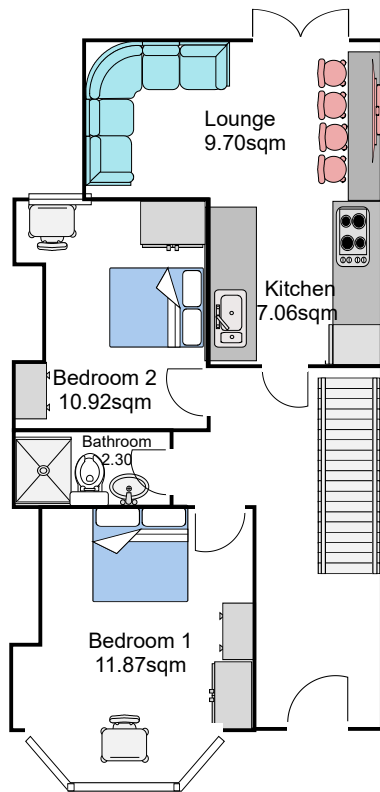

Garmoyle Road, Liverpool, L15 3HW

Ground Floor

First Floor

Title:

Garmoyle Road, L15 3HW

Ref:

TB24GR

Date:

20/09/2024

Notes: 5
Bedroom HMO
property with 2
bathrooms

Your Place
162-164 Smithdown
Road, Liverpool, L15
3JR

0151 733 7888