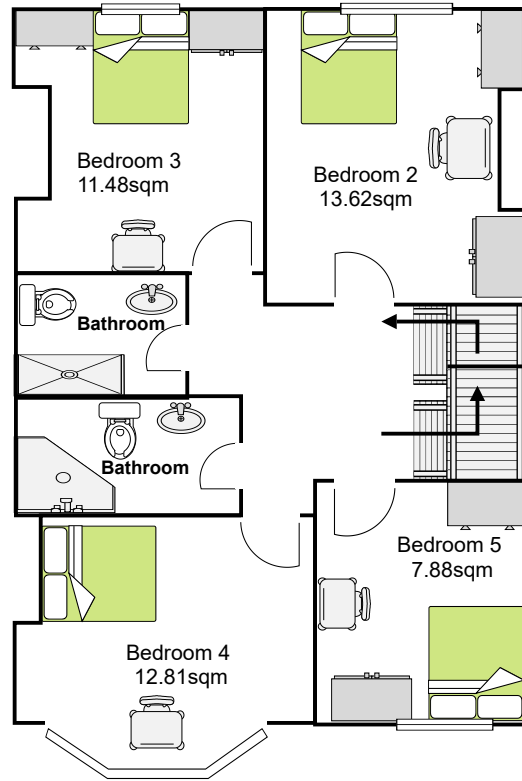

Salisbury Road, Liverpool, L15 2HU

Ground Floor

First Floor

Second Floor

Title: Salisbury Road, L15 2HU	Ref: UK96SR	Date: 23/09/2024	Notes: 6 Bedroom HMO property over 3 floors with 2 bathrooms	Your Place 162-164 Smithdown Road, Liverpool, L15 3JR
			0151 733 7888	