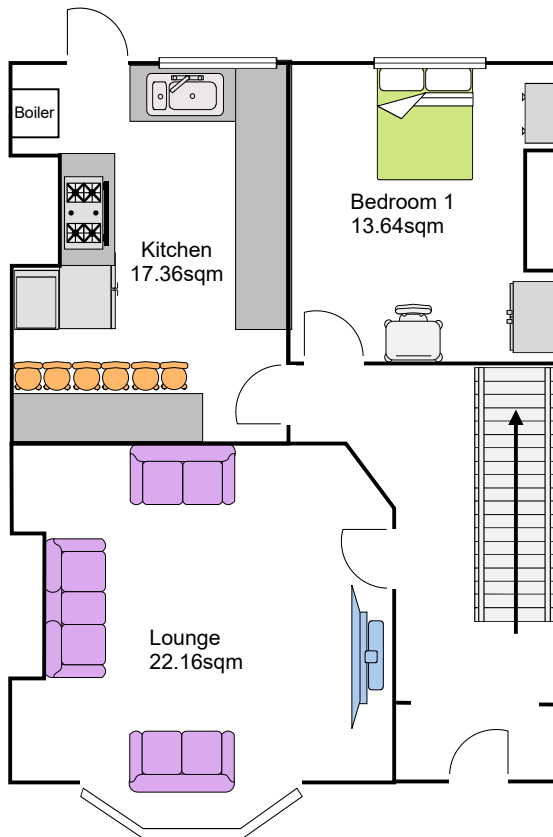

Salisbury Road, Liverpool, L15 2HU

Ground Floor

First Floor

Second Floor

Title: Salisbury Road, L15 2HU	Ref: UK96SR	Date: 23/09/2024	Notes: 6 Bedroom HMO property over 3 floors with 2 bathrooms	Your Place 162-164 Smithdown Road, Liverpool, L15 3JR
			0151 733 7888	