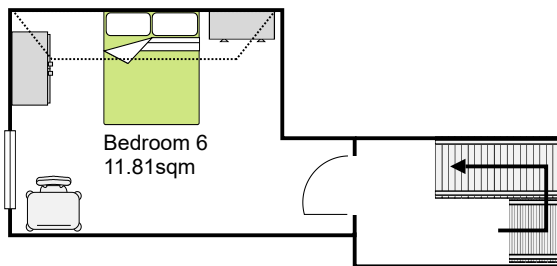

Salisbury Road, Liverpool, L15 2HU

Ground Floor

First Floor

Second Floor

Title: Salisbury Road, L15 2HU	Ref: UK96SR	Date: 23/09/2024	Notes: 6 Bedroom HMO property over 3 floors with 2 bathrooms	Your Place 162-164 Smithdown Road, Liverpool, L15 3JR
			0151 733 7888	