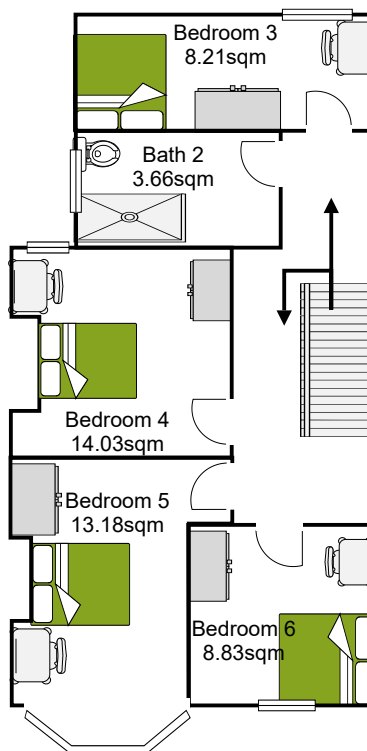

Langdale Road, Liverpool, L15 3LB

Ground Floor

First Floor

				Notes: 6 Bedroom HMO property with 2 bathrooms	Your Place 162-164 Smithdown Road, Liverpool, L15 3JR 0151 733 7888
Title: Langdale Road, L15 3LB	Ref: UK62LR	Date: 19/09/2024			