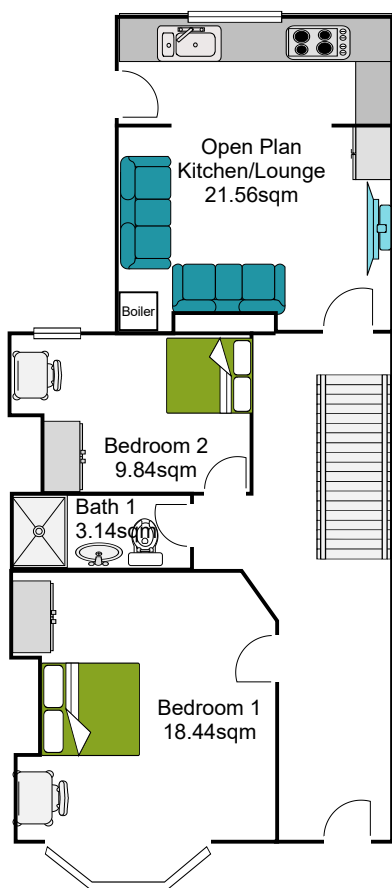

Langdale Road, Liverpool, L15 3LB

Ground Floor

First Floor

				Notes: 6 Bedroom HMO property with 2 bathrooms	Your Place 162-164 Smithdown Road, Liverpool, L15 3JR 0151 733 7888
Title: Langdale Road, L15 3LB	Ref: UK62LR	Date: 19/09/2024			