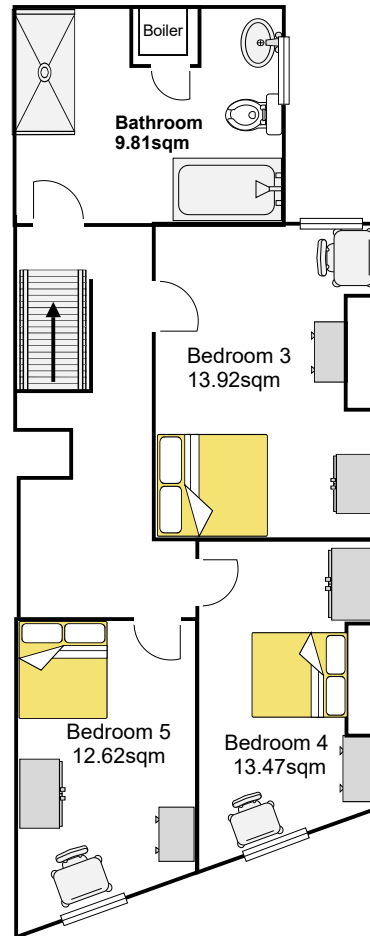

Smithdown Road, Liverpool, L15 3JL

Ground Floor

First Floor

Title:	Ref:	Date:	Notes:	Your Place
Smithdown Road, L15 3JL	HR453aSR	29/09/2024	5 Bedroom HMO property with 1 bathroom and 1 W/C	162-164 Smithdown Road, Liverpool, L15 3JR 0151 733 7888