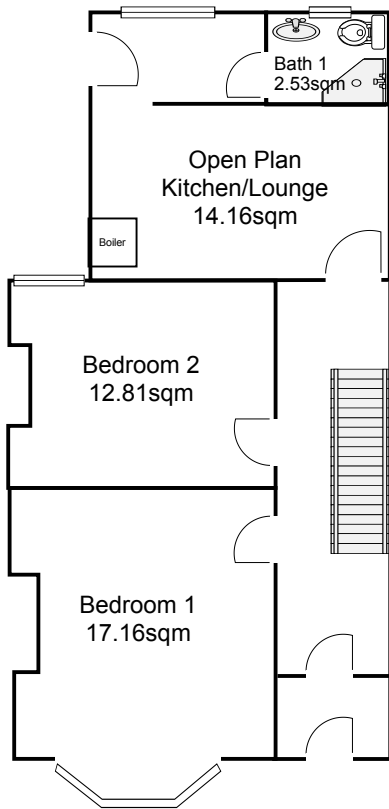

## Ground Floor

## First Floor

<p>Title: <b>Russell Road, L18 1DY</b></p>	<p>Ref: <b>JR35RR</b></p>	<p>Date: <b>19/10/2021</b></p>		<p>Notes: 6 Bedroom HMO property with 2 bathrooms</p>	<p>Your Place 162-164 Smithdown Road, Liverpool, L15 3JR  0151 733 7888</p>