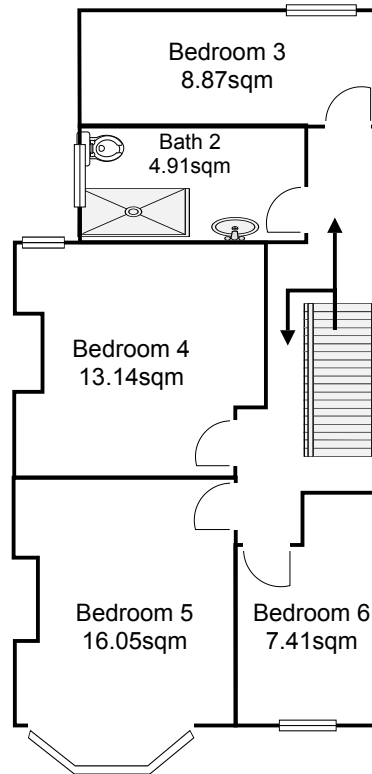

## Ground Floor

## First Floor

<p>Title: <b>Russell Road, L18 1DY</b></p>	<p>Ref: <b>JR35RR</b></p>	<p>Date: <b>19/10/2021</b></p>		<p>Notes: 6 Bedroom HMO property with 2 bathrooms</p>	<p>Your Place 162-164 Smithdown Road, Liverpool, L15 3JR  0151 733 7888</p>