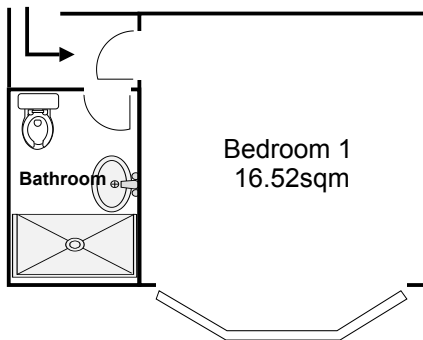

Claremont Road, Liverpool, L15 3HH

Ground Floor

First Floor

Basement

Second Floor

				Notes: 6 Bedroom HMO property with 2 bathrooms	Your Place 162-164 Smithdown Road, Liverpool, L15 3JR
Title: Claremont Road, L15 3HH	Ref: UK6CR	Date: 14/10/2021			0151 733 7888