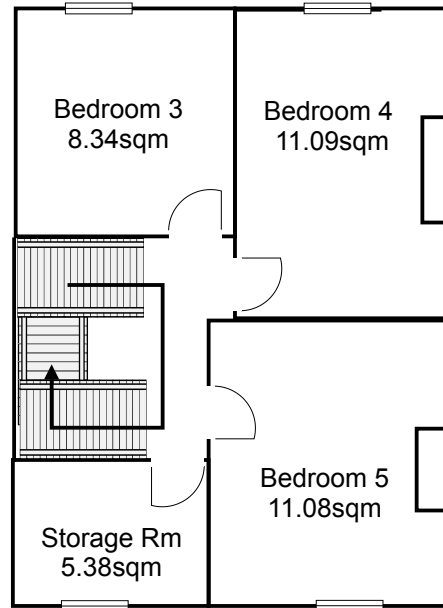

Claremont Road, Liverpool, L15 3HH

Ground Floor

First Floor

Basement

Second Floor

				Notes: 6 Bedroom HMO property with 2 bathrooms	Your Place 162-164 Smithdown Road, Liverpool, L15 3JR
Title: Claremont Road, L15 3HH	Ref: UK6CR	Date: 14/10/2021			0151 733 7888