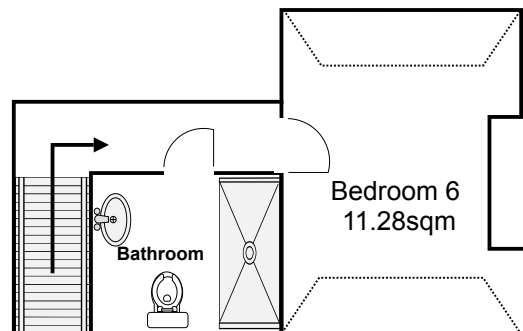

Claremont Road, Liverpool, L15 3HH

Ground Floor

First Floor

Basement

Second Floor

				Notes: 6 Bedroom HMO property with 2 bathrooms	Your Place 162-164 Smithdown Road, Liverpool, L15 3JR
Title: Claremont Road, L15 3HH	Ref: UK6CR	Date: 14/10/2021			0151 733 7888