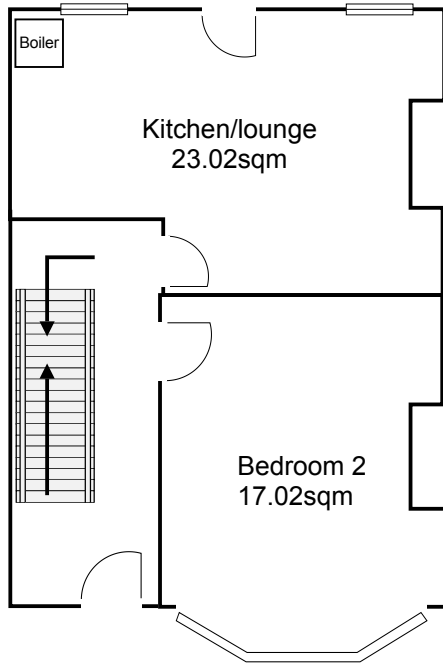

Claremont Road, Liverpool, L15 3HH

Ground Floor

First Floor

Basement

Second Floor

				Notes: 6 Bedroom HMO property with 2 bathrooms	Your Place 162-164 Smithdown Road, Liverpool, L15 3JR
Title: Claremont Road, L15 3HH	Ref: UK6CR	Date: 14/10/2021			0151 733 7888