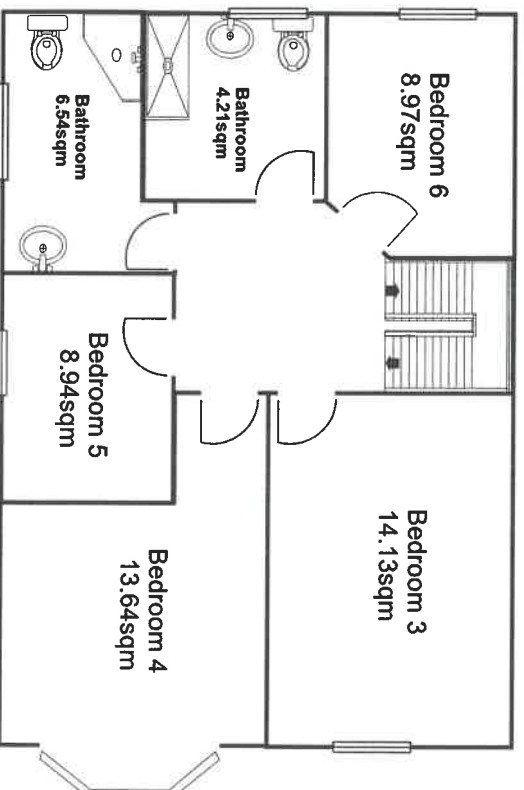

Brookdale Road, Liverpool, L15 3JE

Ground Floor

First Floor

Title:	Ref:	Date:	Notes: 6 Bedroom HMO Property with 3 bathrooms	Your Place 162-164 Smithdown Road, Liverpool, L15 3JR 0151 733 7888
Brookdale Road, L15 3JE	GF65BR	29/09/2021		