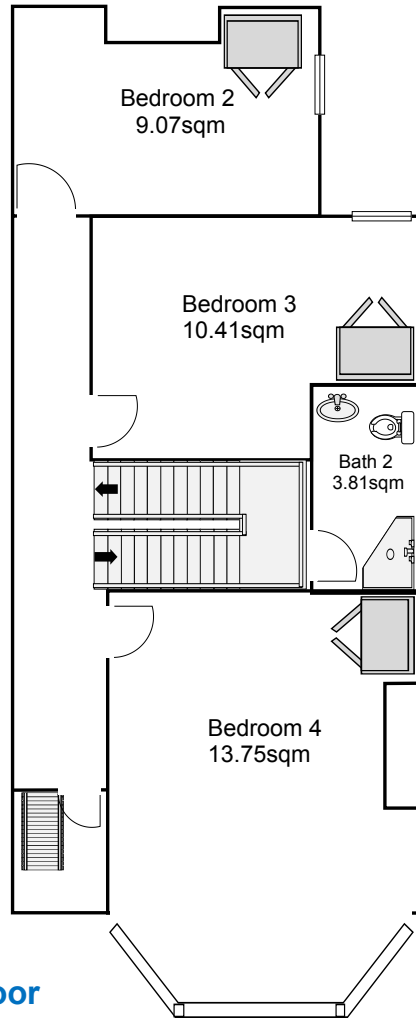

## Ground Floor

## First Floor

## Second Floor

Title:	Ref:	Date:		Notes: 5 Bedroom HMO property with 2 bathrooms	Your Place 162-164 Smithdown Road, Liverpool, L15 3JR
Alderson Road, L15 2HL	RE26AR	25/08/2021			0151 733 7888