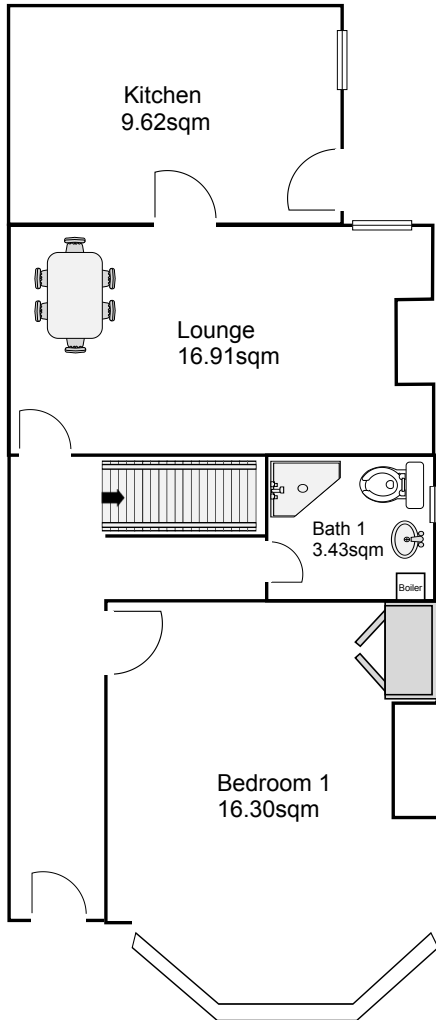

## Ground Floor

## First Floor

## Second Floor

Title:	Ref:	Date:		Notes: 5 Bedroom HMO property with 2 bathrooms	Your Place 162-164 Smithdown Road, Liverpool, L15 3JR
Alderson Road, L15 2HL	RE26AR	25/08/2021			0151 733 7888