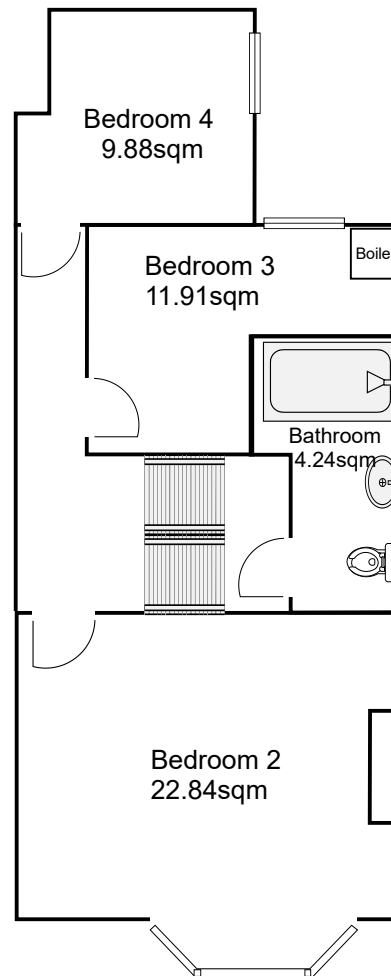

## **Ground Floor**

## **First Floor**

Title: <b>Alderson Road, L15 2HL</b>	Ref: <b>RE15AR</b>	Date: <b>01/06/2022</b>	Notes: <b>4 Bedroom property with 2 bathrooms</b>	Your Place <b>162-164 Smithdown Road, Liverpool, L15 3JR 0151 733 7888</b>
---	-----------------------	----------------------------	--	---