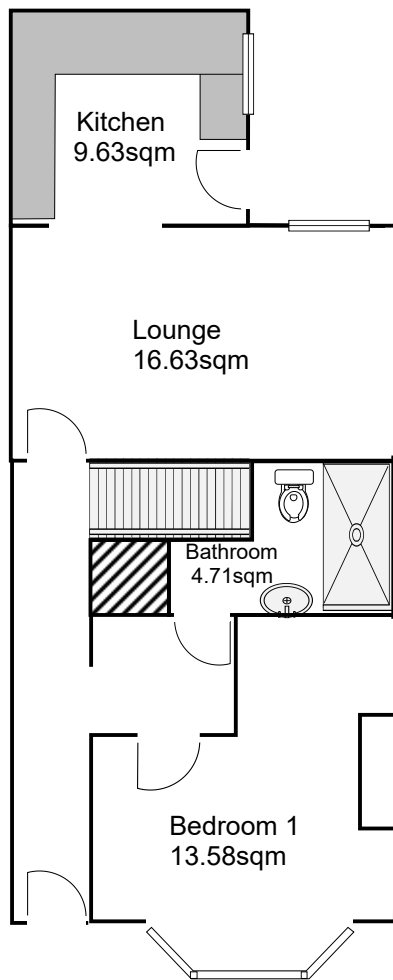

## **Ground Floor**

## **First Floor**

Title: <b>Alderson Road, L15 2HL</b>	Ref: <b>RE15AR</b>	Date: <b>01/06/2022</b>	Notes: <b>4 Bedroom property with 2 bathrooms</b>	Your Place <b>162-164 Smithdown Road, Liverpool, L15 3JR 0151 733 7888</b>
---	-----------------------	----------------------------	--	---